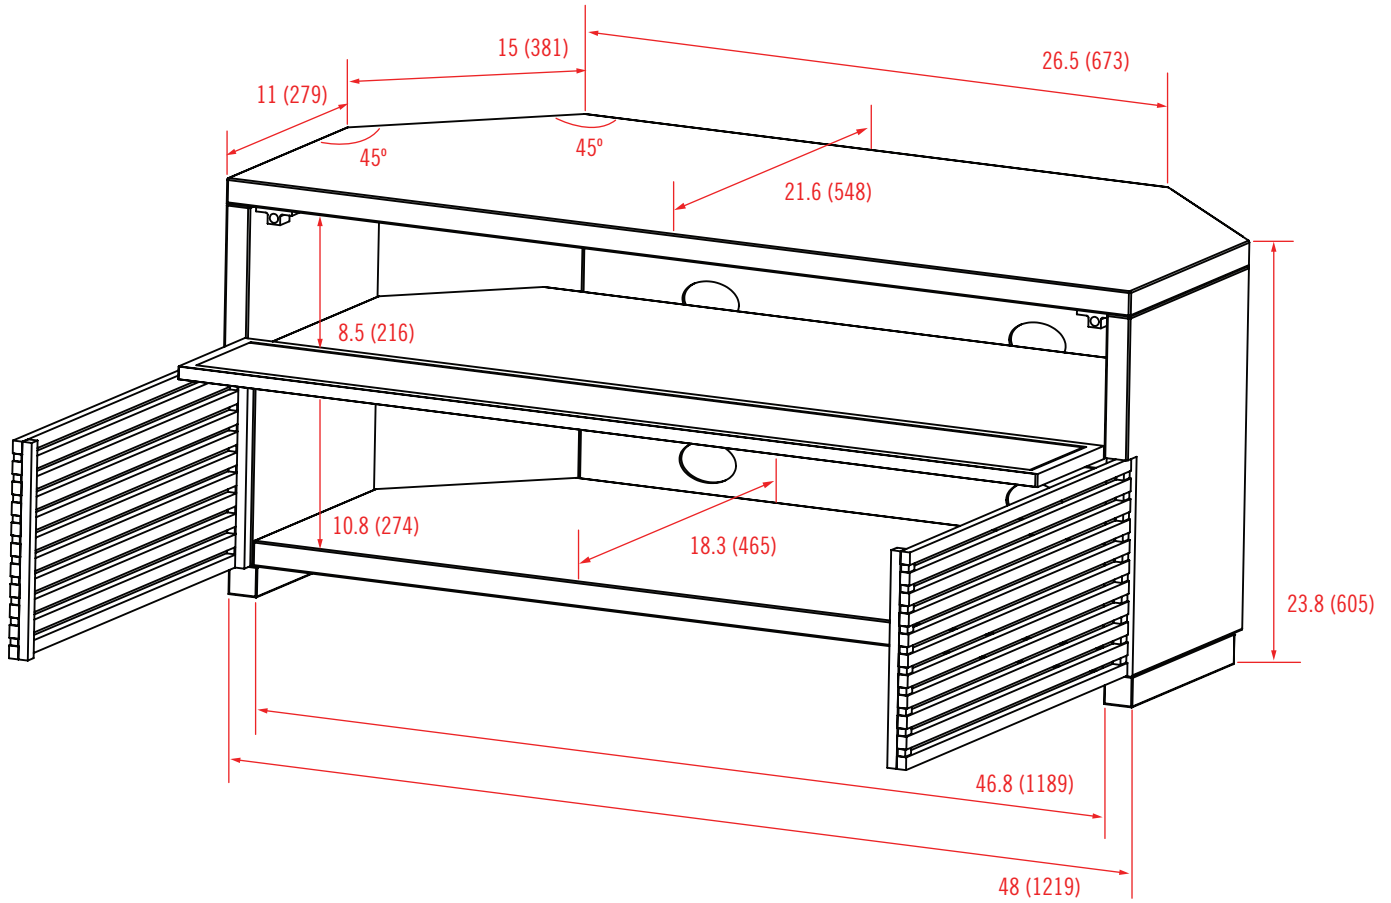

SPECIFICATIONS

- Accommodates up to 50" flat panels and 50" DLPs
- Top shelf supports up to 200 lbs (90.7 kg)
- Component shelf supports up to 40 lbs (18.1 kg)
- Available in Dark Zebra Wood
- 48" w x 23.8" h x 21.6" d

	Color	Stock Code	Packaging UPC
Americas	DZ	1004190-1	728901022210
International	DZ	1004190INT-1	728901022210

	Dimensions WxDxH inches (mm)	Wt lbs (kg)
Product Box	24.5 x 50.1 x 30.3 (622x1273x768)	111.3 (50.5)

Box Contents*	Qty
Silhouette 48 (fully assembled)	1

*Forklift-ready box

With unique and contemporary designs, the Moda Collection of home theater furniture strikes an ideal balance of aesthetics and functionality. Each piece in the line – which includes tables, wall shelves and wall furniture – is designed with ample space for components and cable management with an emphasis on high design. Architecturally-inspired slats aid in the cooling of A/V equipment, while a dark zebra finish highlights the natural grain of the real wood veneer. Shaped to fit in corners, the Silhouette 48 also features soft-close hinges and a generous speaker cloth-covered space for concealing center channels.

Silhouette 48

inches (mm)